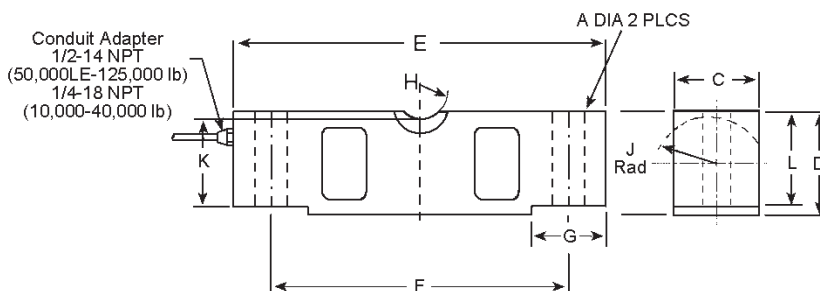

Picture is a representation of actual product

**Approvals**

**Order Information**

Load Rating	Part #	Est. Weight	Price
<b>NTEP Certified</b>			
20,000 lb	21592	7 lb	Consult
25,000 lb	21593	7 lb	Consult
40,000 lb	21608	13 lb	Consult
50,000 lb SE	26081	13 lb	Consult
50,000 lb LE	21594	21 lb	Consult
60,000 lb	21595	21 lb	Consult
75,000 lb	21596	21 lb	Consult
100,000 lb	21609	40 lb	Consult
125,000 lb	21610	40 lb	Consult
<b>Non-NTEP Certified</b>			
10,000 lb	17287	7 lb	Consult
<b>60 ft cable</b>			
75,000 lb	39459	26 lb	Consult

SE=small envelope; LE=large envelope

**Dimensions**

Rated Capacity	A	C	D	E	F	G	H	J	K	L
10,000 to 25,000	0.68	1.69	1.94	7.75	6.50	1.38	0.75	0.90	1.63	1.70
40,000 to 50,000 SE	0.81	1.94	2.44	10.25	8.50	1.93	1.00	1.12	2.00	2.10
50,000 LE to 75,000	1.06	2.44	2.94	10.25	8.50	1.93	1.00	1.37	2.54	2.65
100,000 to 125,000	1.62	2.90	3.86	15.25	12.75	3.13	1.50	1.80	3.30	3.43

**Specifications**

- Full Scale Output:**  
3.0 mV/V
- Output Resistance:**  
699 to 707 ohm
- Input Resistance:**  
686 to 714 ohms
- Material/Finish:**  
High-alloy steel, nickel plated
- Temperature:**  
Compensated range  
14 °F to 104 °F (-10 °C to 40 °C)  
Operating range  
0 °F to 150 °F (-18 °C to 65 °C)
- Seal Type:**  
Environmentally sealed, IP67
- Safe Overload:**  
150% full scale
- Safe Sideload:**  
100% full scale
- Rated Excitation:**  
5 to 10 V DC (15 V maximum)
- Combined Error:**  
0.02% full scale
- Insulation Resistance:**  
1,000 megohm
- Cable Length:**  
35 ft
- Cable Diameter:**  
10,000 to 25,000 lb: 0.200 in  
40,000 to 125,000 lb: 0.305 in  
polyurethane jacket
- Cable Coloring:**  
Red +Excitation  
Black -Excitation  
Green +Signal  
White -Signal
- Warranty:**  
One-year limited
- Approvals:**  
cFMus  
NTEP